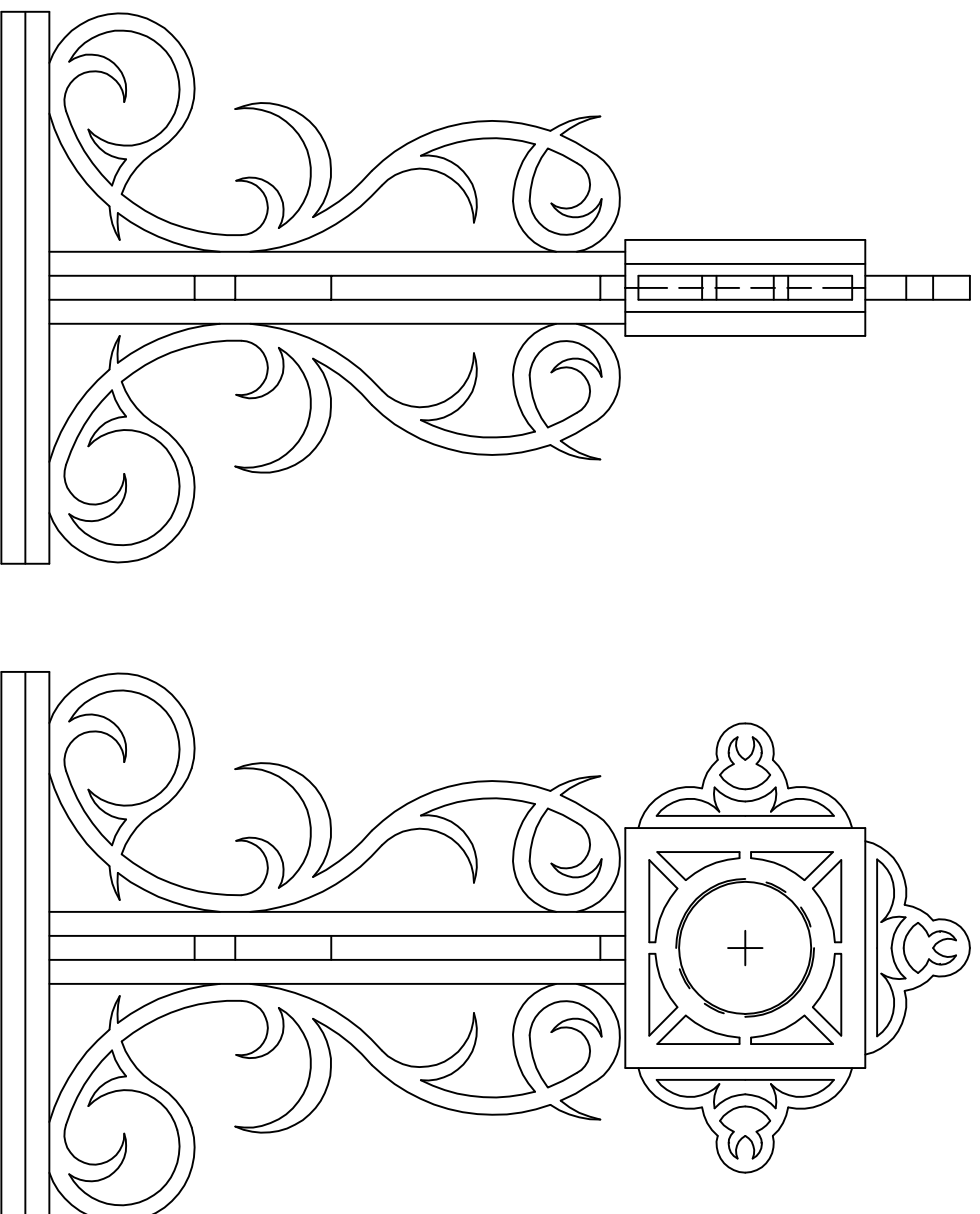

NOTES:

- 1.) THIS IS DESIGNED TO USE AN 1 7/16" DIA. MINI INSERT WHICH REQUIRES AN 1 3/8" DIAMETER HOLE.
- 2.) THESE ARE AVAILABLE FROM THE ART FACTORY

Designed By:

D. WILCKENS

Title:

THE 2014 HOLIDAY CLOCK

Date:

12/23/14

Scale:

HALF

Drawing #:

WW-0597

Sheet 1 of 4

COPYRIGHT ©
ALL RIGHTS RESERVED

BASE BOTTOM
QTY.: 1
SIZE: 1/4" x 5 3/4" x 5 3/4"
SECONDARY WOOD

GUSSET
QTY.: 4
SIZE: 1/2" x 3" x 6 1/4"
THIRD TYPE WOOD

GRAIN FLOW

Designed By: D. WILCKENS	Title: THE 2014 HOLIDAY CLOCK		
Date: 12/23/14	Scale: FULL	Drawing #: WW-0597	Sheet 2 of 4
COPYRIGHT © ALL RIGHTS RESERVED			

Title:
THE 2014 HOLIDAY CLOCK
 Scale:
 FULL
 Drawing #:
 WW-0597
 Sheet 3 of 4

HEAD FRONT
 QTY.: 1
 SIZE: 1/4" x 2 1/2" x 2 1/2"
 PRIMARY WOOD

HEAD BODY
 QTY.: 3 (1 EACH)
 SIZE: 1/4" x 2 1/2" x 2 1/2"
 SECONDARY WOOD
 THIRD TYPE WOOD
 FOURTH TYPE WOOD