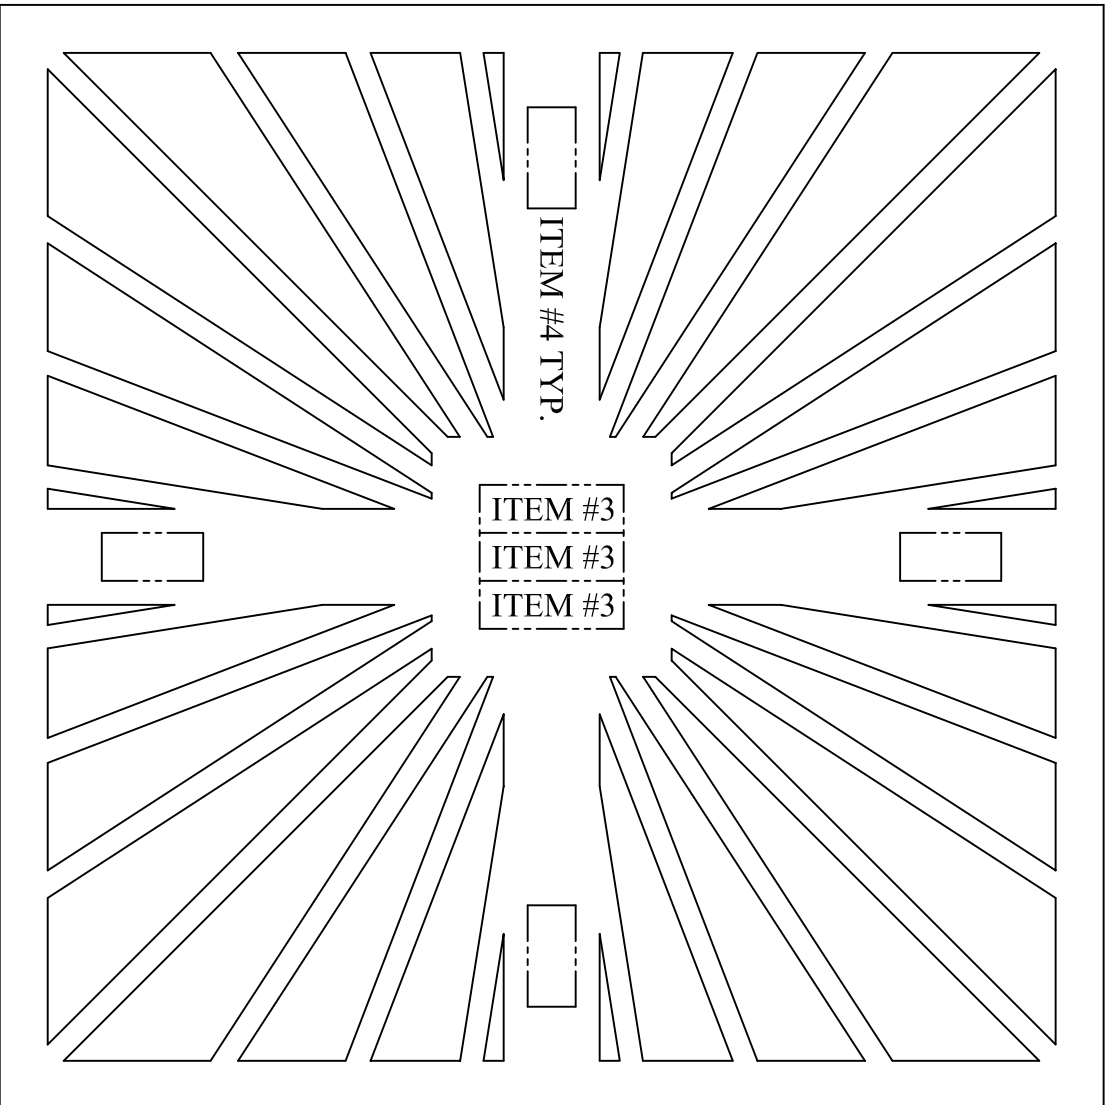

NOTES:

- 1.) THIS IS DESIGNED TO USE AN 1 7/16" DIA. MINI INSERT WHICH REQUIRES AN 1 3/8" DIAMETER HOLE.
- 2.) THESE ARE AVAILABLE FROM THE ART FACTORY

Designed By:

D. WILCKENS

Title:

THE 2014 HOLIDAY CLOCK

BASE BOTTOM
QTY.: 1
SIZE: 1/4" x 5 3/4" x 5 3/4"
SECONDARY WOOD

GUSSET
QTY.: 4
SIZE: 1/2" x 3" x 6 1/4"
THIRD TYPE WOOD

GRAIN FLOW

Designed By: D. WILCKENS	Title: THE 2014 HOLIDAY CLOCK		
Date: 12/23/14	Scale: FULL	Drawing #: WW-0597	Sheet 2 of 4
COPYRIGHT © ALL RIGHTS RESERVED			

7
CROWN
 QTY.: 3
 SIZE: 1/4" x 1 1/4" x 2 1/2"
 FOURTH TYPE WOOD

2
BASE TOP
 QTY.: 1
 SIZE: 1/4" x 5 3/4" x 5 3/4"
 PRIMARY WOOD

GRAIN FLOW

Designed By:
D. WILCKENS
 Date:
 12/23/14
 COPYRIGHT ©
 ALL RIGHTS RESERVED

Title:
THE 2014 HOLIDAY CLOCK
 Scale:
 FULL
 Drawing #:
 WW-0597
 Sheet 3 of 4

HEAD FRONT
 QTY.: 1
 SIZE: 1/4" x 2 1/2" x 2 1/2"
 PRIMARY WOOD

HEAD BODY
 QTY.: 3 (1 EACH)
 SIZE: 1/4" x 2 1/2" x 2 1/2"
 SECONDARY WOOD
 THIRD TYPE WOOD
 FOURTH TYPE WOOD