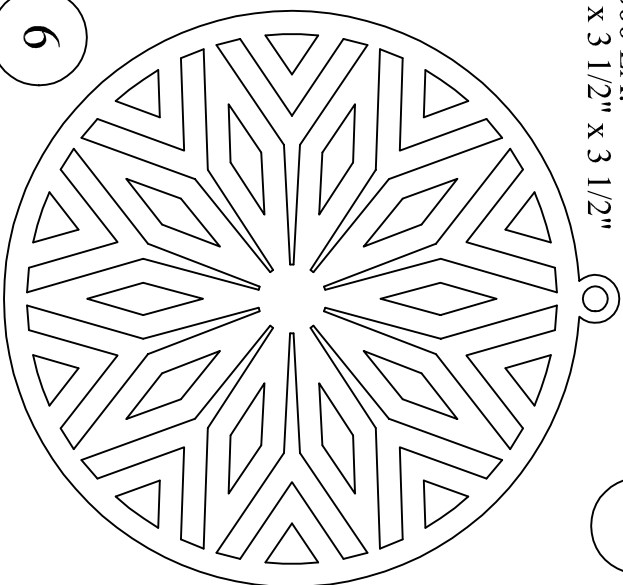

1

2

3

4

5

6

GRAIN FLOW

ORNAMENTS
QTY.: 10,000 EA.
SIZE: 1/4" x 3 1/2" x 3 1/2"

Designed By:

D. WILCKENS

Date:

12/15/13

Title:

CHRISTMAS ORNAMENTS 2013

Scale:

FULL