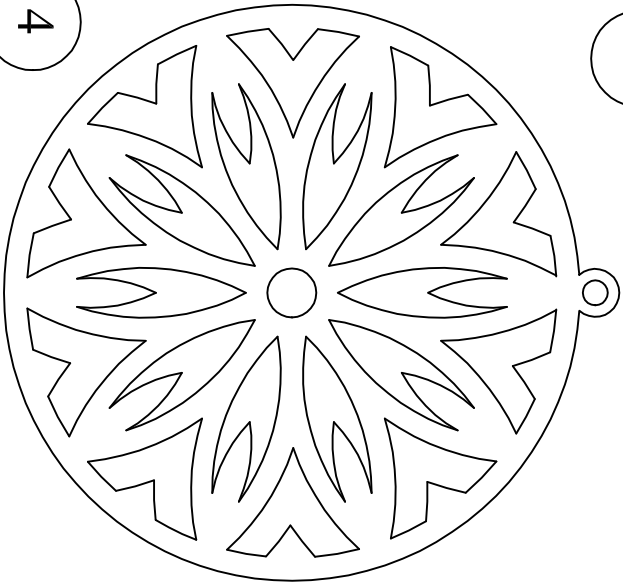

1

2

3

4

5

6

GRAIN FLOW

ORNAMENTS
QTY.: 10,000 EA.
SIZE: 1/4" x 3 1/2" x 3 1/2"

Designed By:

D. WILCKENS

Date:

12/15/13

Title:

CHRISTMAS ORNAMENTS 2013

Scale:

FULL