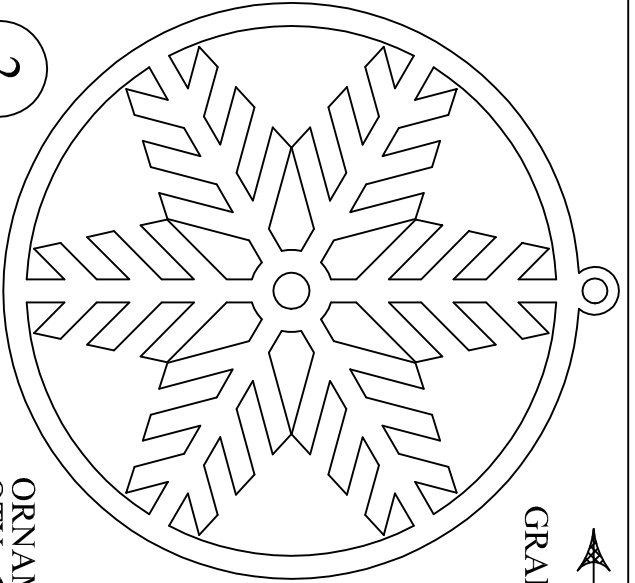

1

2

3

4

5

6

GRAIN FLOW

ORNAMENTS
QTY.: 10,000 EA.
SIZE: 1/4" x 3 1/2" x 3 1/2"

Designed By:

D. WILCKENS

Date:

12/15/13

Title:

CHRISTMAS ORNAMENTS 2013

Scale:

FULL